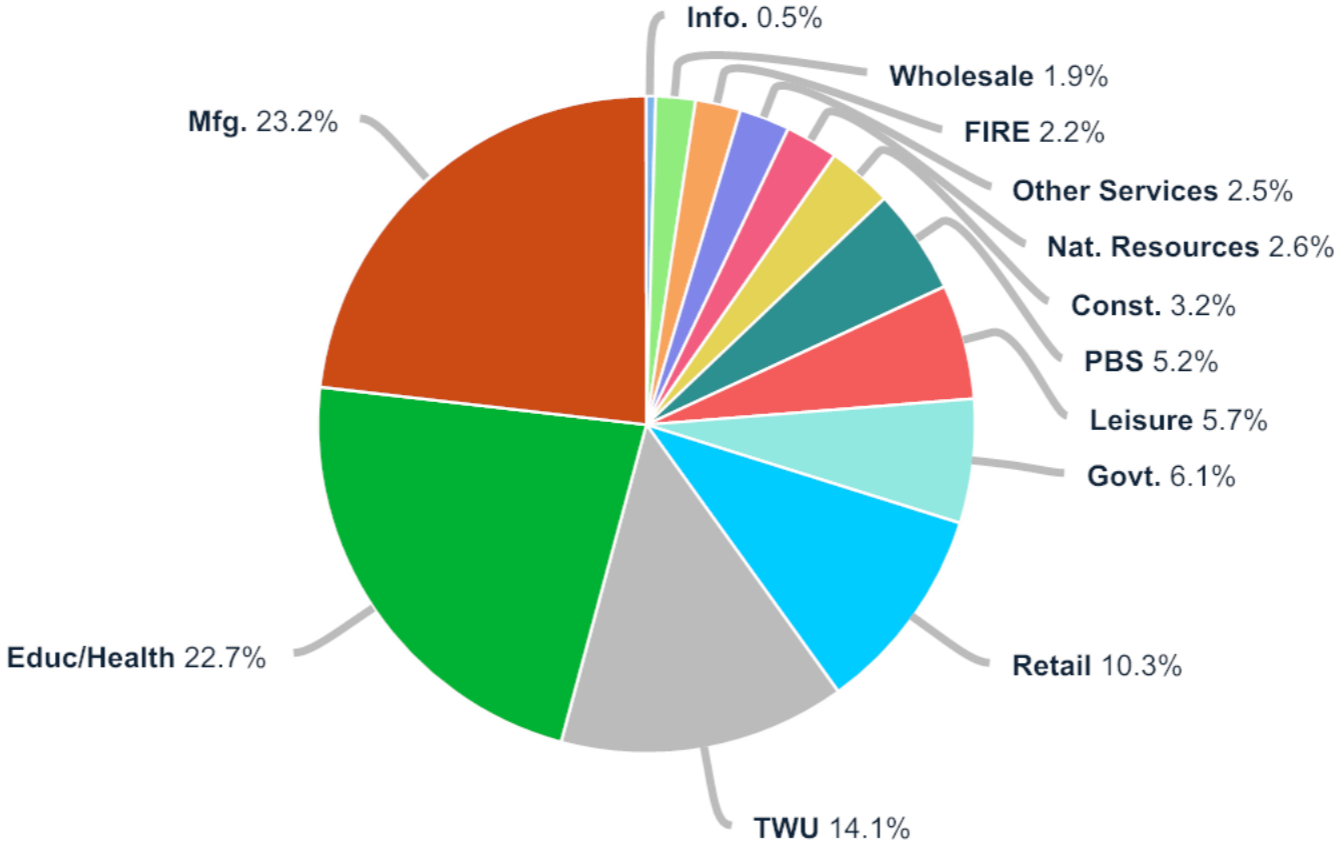

Labor Inventory, Covered Employment, for Schuylkill County, Pennsylvania

Source: JobsEQ®, Data as of 2020Q1